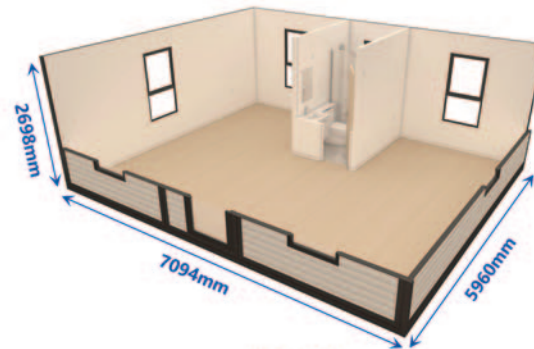

Classic B H30

PrefabX Flip Lite

 1 open space

 1 bathroom

Lite L20

Lite H20

Lite H30

Materials

Roof

Integral thickness: 90/120mm

External Wall

Integral thickness: 85/120mm

Floor

Integral thickness: 100mm

Internal Wall

Integral thickness: 85mm