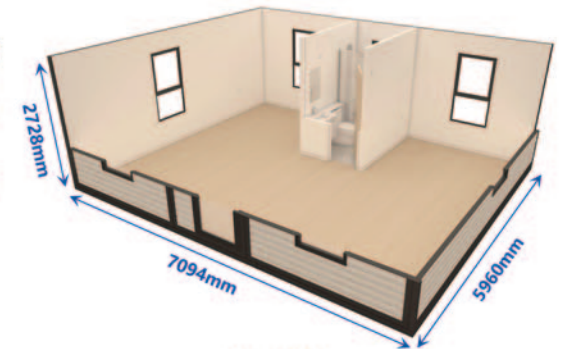

Classic B H30

PrefabX Flip Lite

 1 open space

 1 bathroom

Lite L20

Lite H20

Lite H30

Materials

Roof

Integral thickness: 90/120mm

External Wall

Integral thickness: 85/120mm

Floor

Integral thickness: 100mm

Internal Wall

Integral thickness: 85mm