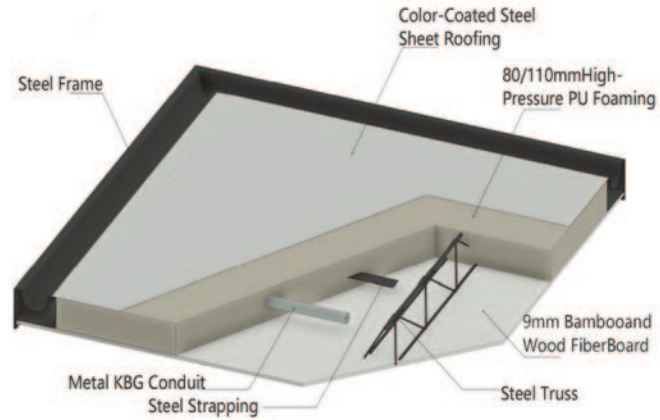

Classic B H30

PrefabX Flip Lite

 1 open space

 1 bathroom

Lite L20

Lite H20

Lite H30

Materials

Roof

Integral thickness: 90/120mm

External Wall

Integral thickness: 85/120mm

Floor

Integral thickness: 100mm

Internal Wall

Integral thickness: 85mm